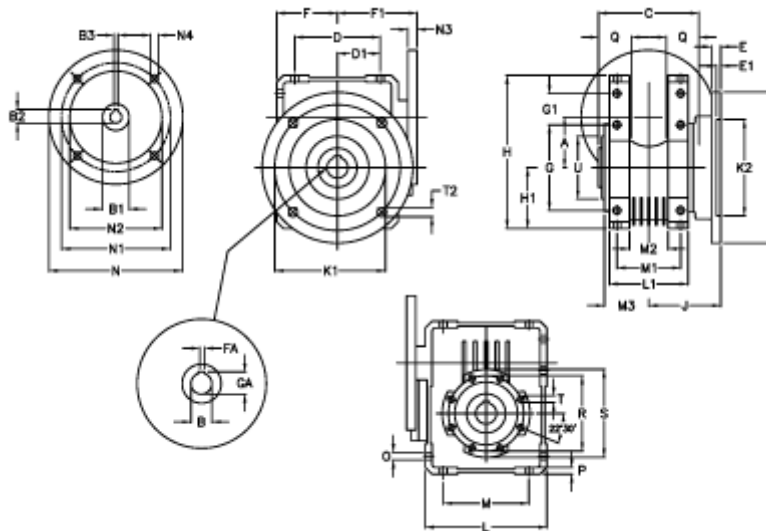

Article number: 392211002353616

Description: Worm Gear with Torque Limiter
W110 L1-UFC-23-P90 B14

Measures

A = 110.10	E = 20	H = 308.0	M = 184	N4 = 9	U = 130
B = 42	E1 = 12	H1 = 125.0	M1 = 115	O = 14.0	
B1 E7 = 24	F = 125	J = 131.5	M2 = 69	P = 14	
B2 = 27.3	F1 = 143	K = 280	M3 = 73.0	Q = 45	
B3 H9 = 8	FA = 12	K1 = 230	N = 140	R = 165	
C = 155	G = 184	K2 = 170	N1 = 115	S = 200	
D = 174.0	G1 = 58.0	L = 250	N2 = 95	T = M12x19	
D1 = 82.0	GA = 45.3	L1 = 143	N3 = 6.5	T2 = 13.0	